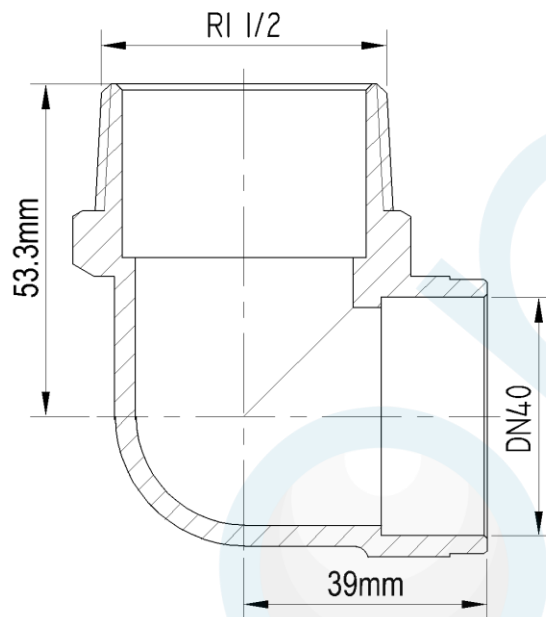

ELBOW CxM NO.13 40mm OD x 40mm MI

Product Code : 83023

Brand Name: **elson**

## Product Specification

- Watermark Licence Number: WMKA 02497
- In compliance with AS 3688
- Material: DR Brass, Complies with AS 2345
- Suitable for Potable Water – complies with AS/NZS 4020
- Maximum Working Temperature: 95°C
- Maximum Working Pressure at 20°C : 2100Kpa
- Threads are all BSP